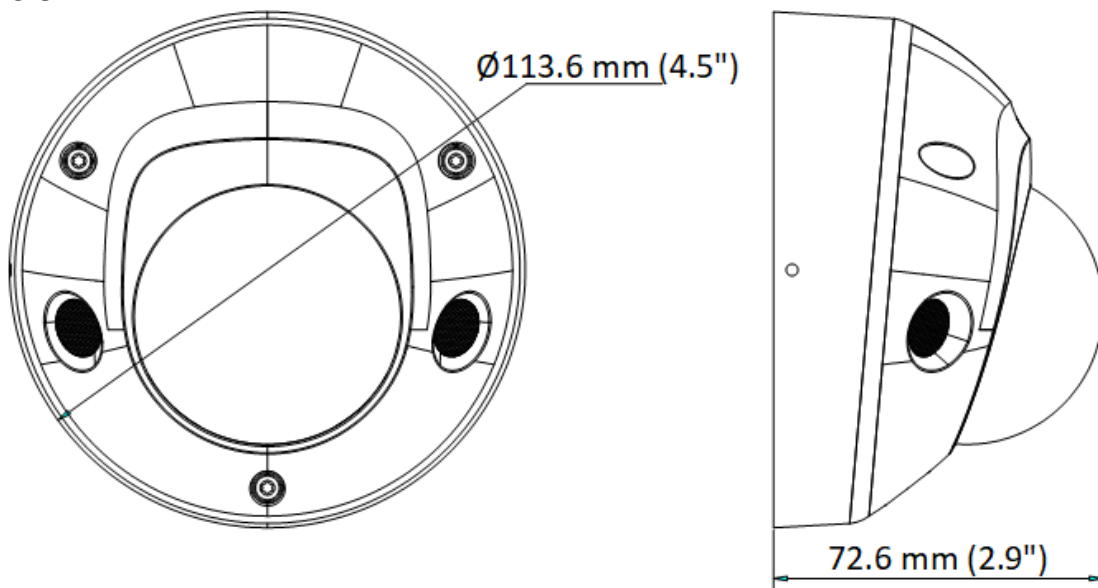

Environment	CE-RoHS (2011/65/EU) WEEE (2012/19/EU) Reach (Regulation (EC) No 1907/2006)
Electrical Safety Protection	IP67 (IEC 60529-2013) IK8 (IEC 62262:2002)

▪ **Available Model**

DS-2CD2547G2-LS (2.8/4 mm)

DS-2CD2547G2-LS (2.8 mm) (Black)

▪ **Dimension**

Unit: mm (inch)